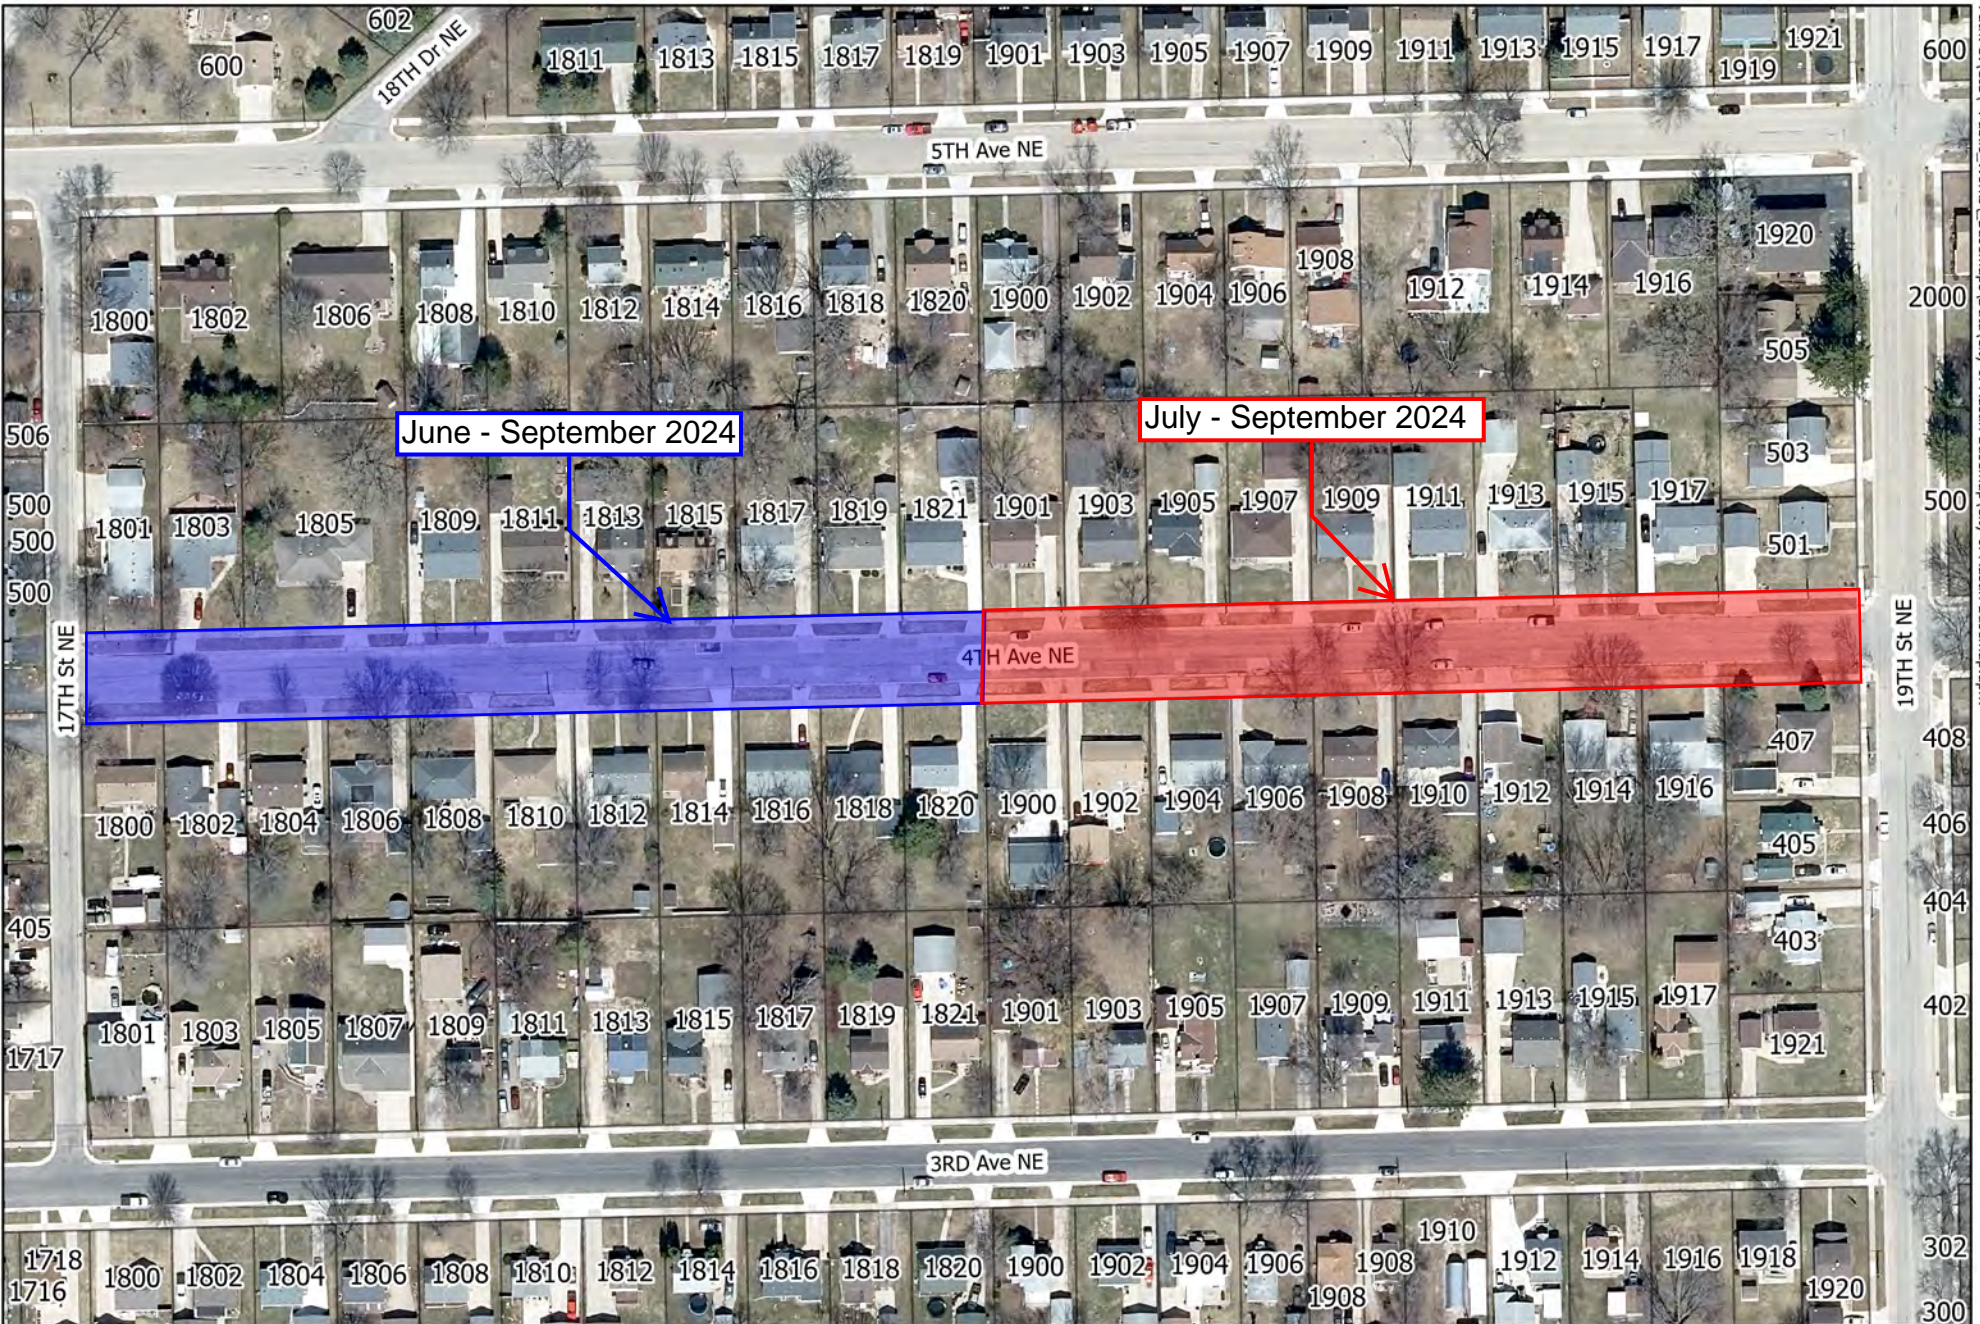

4th Avenue NE

Path: s:\GIS\Public Works\Basemaps\Data\Cty of Austin Basemap\Cty of Austin Basemap.aprx

0 140 280 FT

Date: 2/13/2024